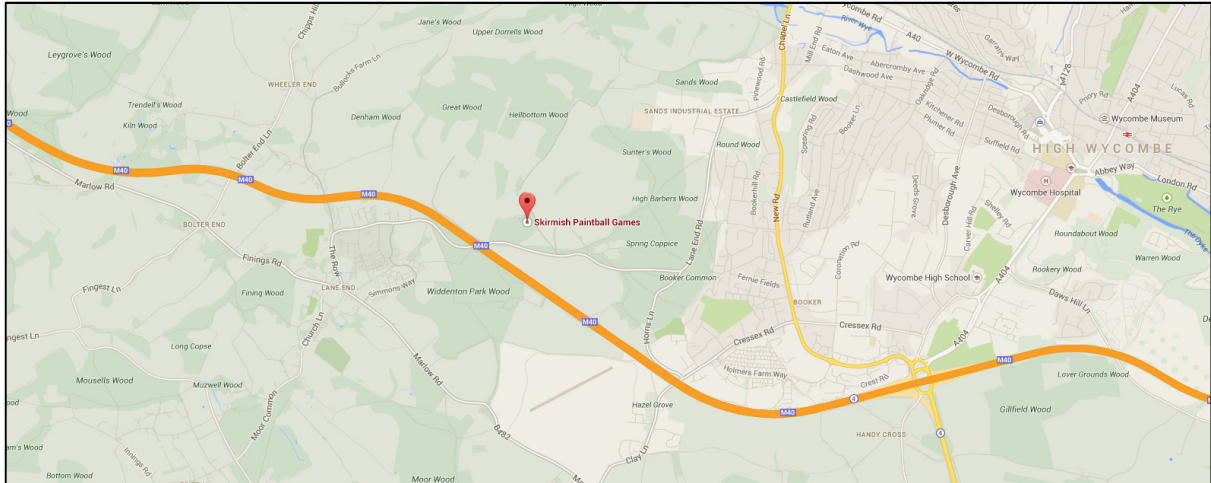

HOW TO FIND US

From Junction 4, M40 From London:

1. From Junction 4 take the exit adjacent to the Holiday Inn, signposted Aylesbury A4010.
2. Continue over the two roundabouts.
3. At the third roundabout turn left onto Cressex Road, Signposted Lane End.
4. Continue straight over the mini roundabout; take the second turning on the right, onto Horns Lane, 10 yards before the motorway bridge.
5. At the bottom of the hill turn left onto Lane End Road.
6. After approximately ½ a mile turn right onto Fryers Farm Lane when you see the Skirmish Wycombe sign, we are located 100 yards on the left.

From Junction 5, M40 From Oxford:

1. From Junction 5 take the A40 left towards High Wycombe.
2. After ¾ mile turn right onto the B482 signposted Cadmore End, Lane End & Marlow.
3. In the centre of Lane End village turn left signposted Wheeler End and High Wycombe just before North's Garage.
4. Continue on the **main** road for 1 mile past the West Wycombe Shooting Grounds and over the motorway bridge.
5. A further ½ mile beyond the motorway bridge left onto Fryers Farm Lane when you see the Skirmish Wycombe sign, we are located 100 yards on the left.